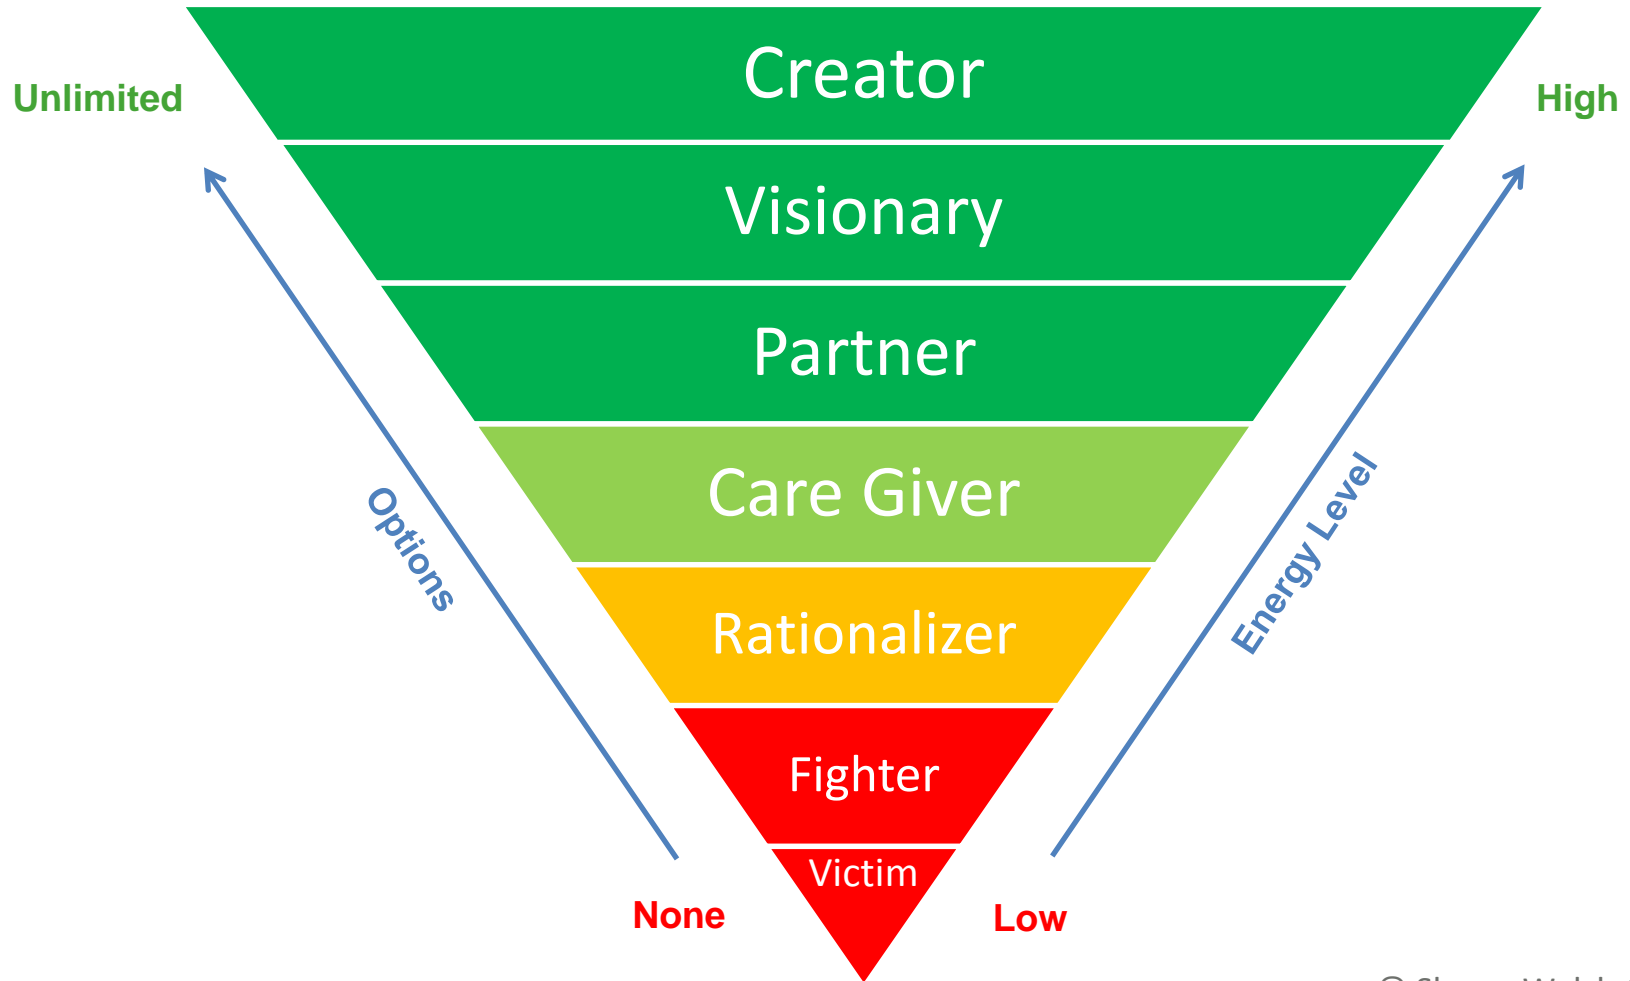

The 7 Levels of Energy Leadership

© Sherry Welsh Coaching

Chart inspired by the Energetic Self-Perception chart, © 1999
Bruce D Schneider and used with permission from iPEC Coaching.